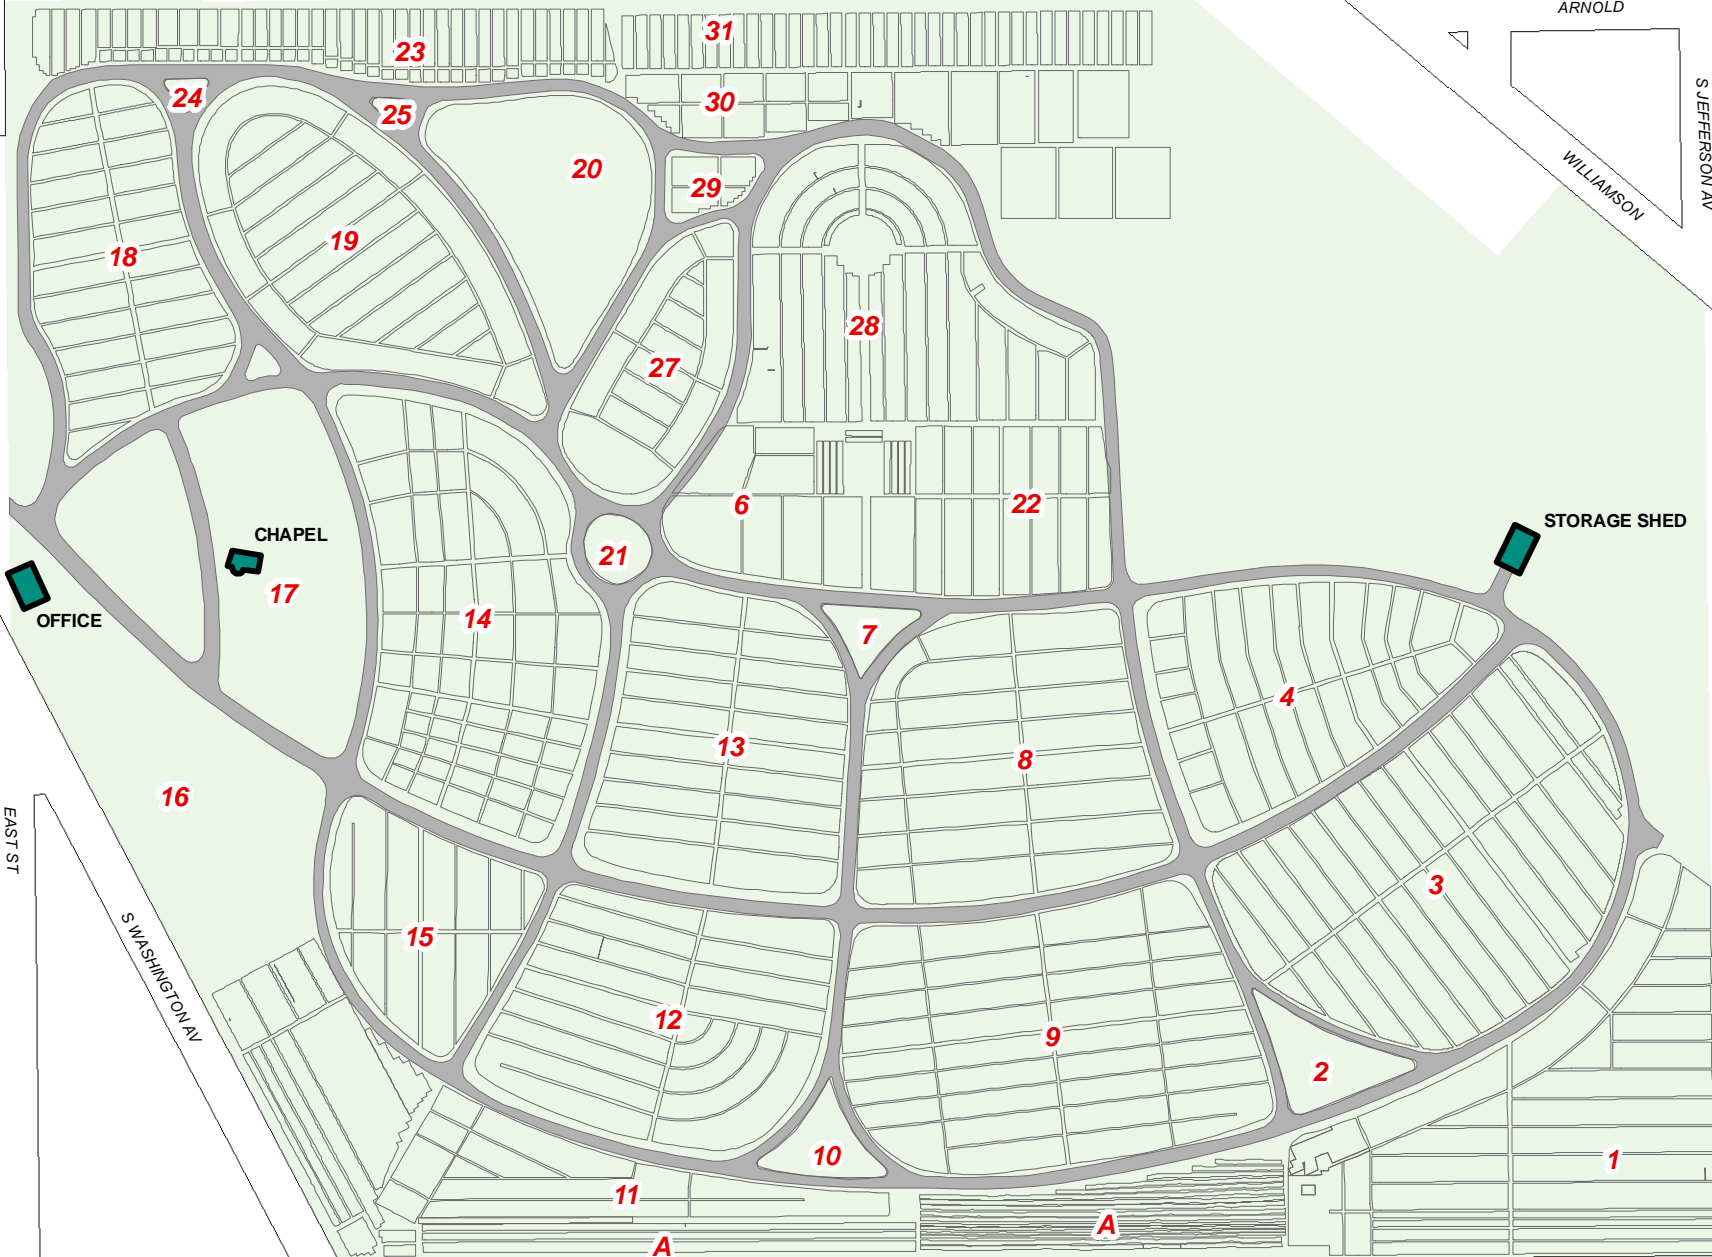

City of Saginaw Forest Lawn Cemetery

SERVICE SHED

STORAGE SHED

CHAPEL

OFFICE

SALINA

ORTMAN

NIMONS

GLASBY

EAST ST

YOUMANS

BRADLEY

S WASHINGTON AV

ELIZABETH

ARNOLD

WILLIAMSON

S JEFFERSON AV

ERIE

A

A