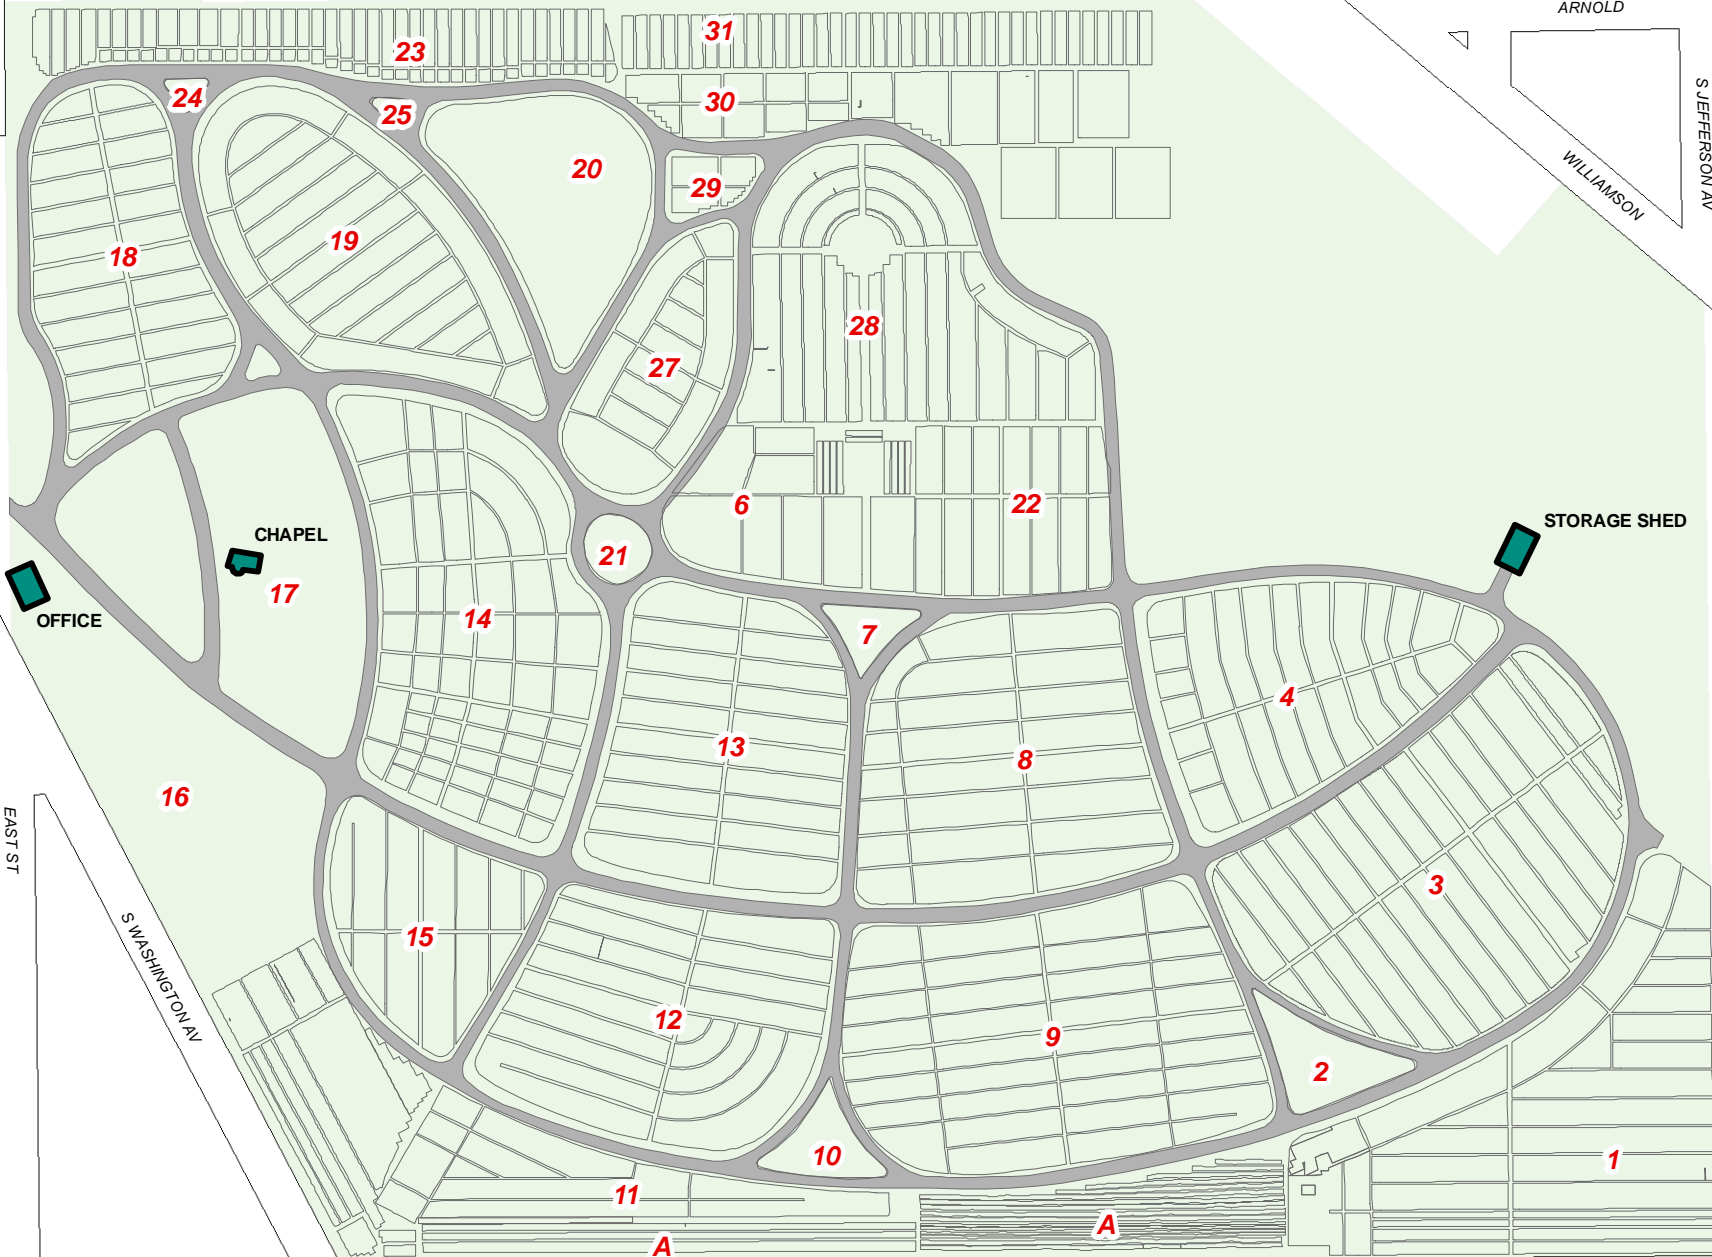

# City of Saginaw Forest Lawn Cemetery

SERVICE SHED

STORAGE SHED

CHAPEL

OFFICE

SALINA

ORTMAN

ELIZABETH

EAST ST

S WASHINGTON AV

16

18

24

17

15

19

25

14

20

12

21

27

13

31

29

10

7

28

8

22

9

A